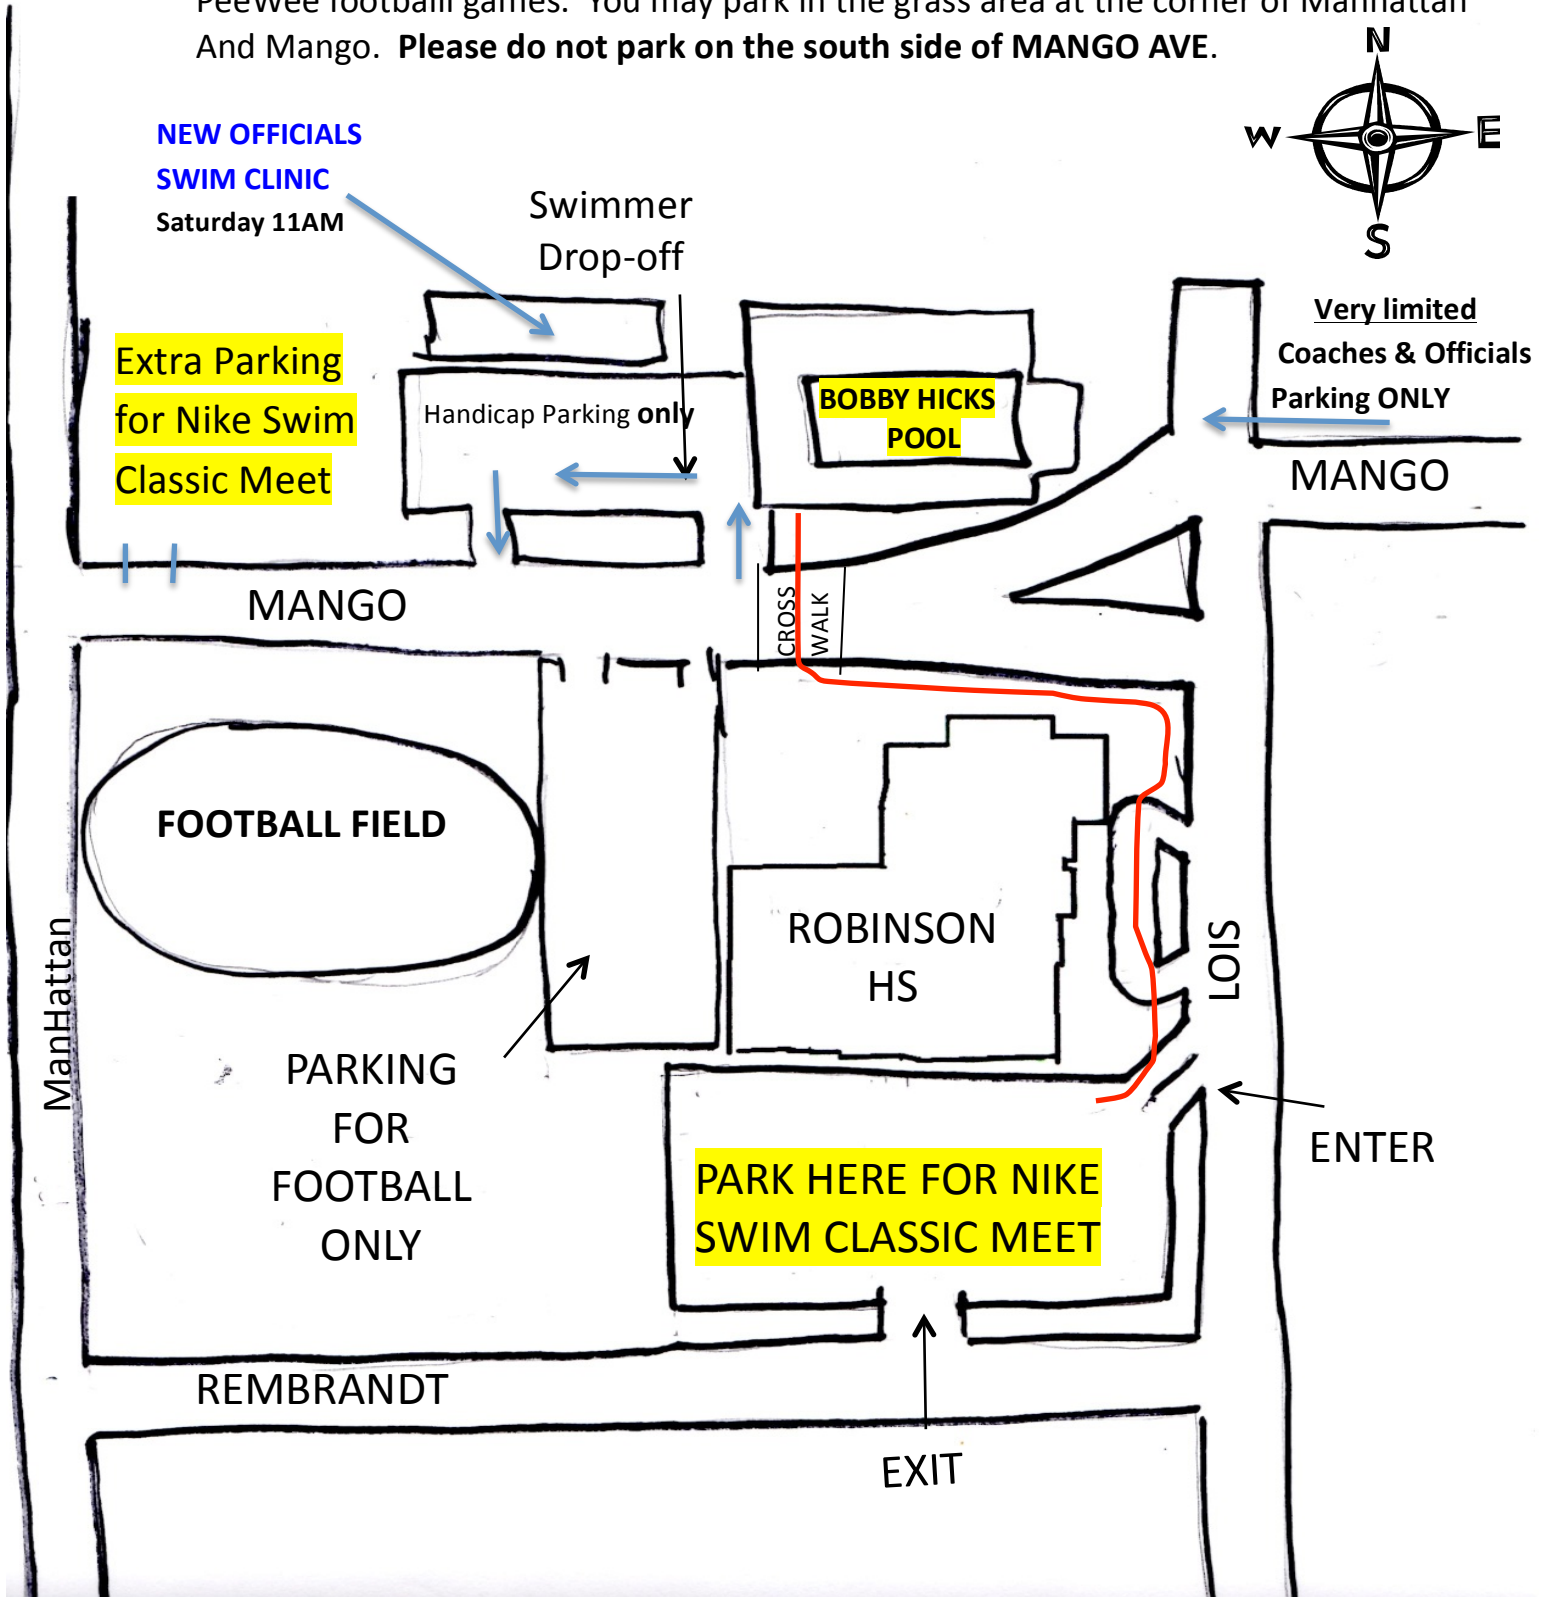

For the NIKE Classic, Please park in the parking lot (South of Robinson High School) There are no gates open to walk through the campus. Please walk to the front of Robinson and then cross at the designated cross walk in front of Bobby Hicks Pool. Swimmer drop off is in front of Bobby Hicks, but there will be limited parking adjacent to the pool. Please do not park in the lot behind Robinson, it is designated for the PeeWee football games. You may park in the grass area at the corner of Manhattan And Mango. **Please do not park on the south side of MANGO AVE.**

**NEW OFFICIALS  
SWIM CLINIC**  
Saturday 11AM

**Extra Parking  
for Nike Swim  
Classic Meet**

Swimmer  
Drop-off

Handicap Parking only

**BOBBY HICKS  
POOL**

**Very limited  
Coaches & Officials  
Parking ONLY**

MANGO

MANGO

CROSS  
WALK

FOOTBALL FIELD

ROBINSON  
HS

LOIS

PARKING  
FOR  
FOOTBALL  
ONLY

**PARK HERE FOR NIKE  
SWIM CLASSIC MEET**

ENTER

REMBRANDT

EXIT

Manhattan